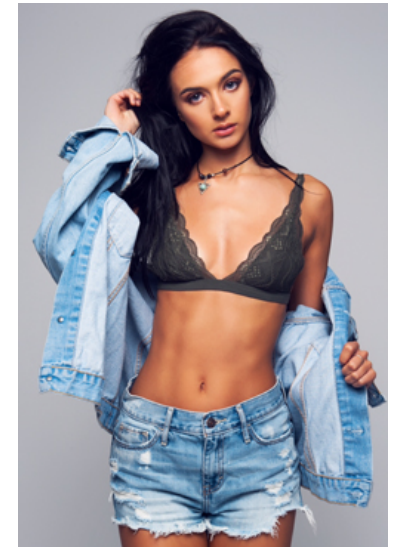

Molly Matthews

event
MODEL MANAGEMENT

Riverbank House, 1 Putney Bridge Approach, London, SW6 3BQ
Tel: 0203 286 3135 Mob: 07581 223 738

Molly Matthews - Model / Dancer

Height – 5ft 7' Chest – 30 C Waist – 26' Hips – 32' Shoe – 5 Dress – 8
Hair – Brunette Eyes – Blue