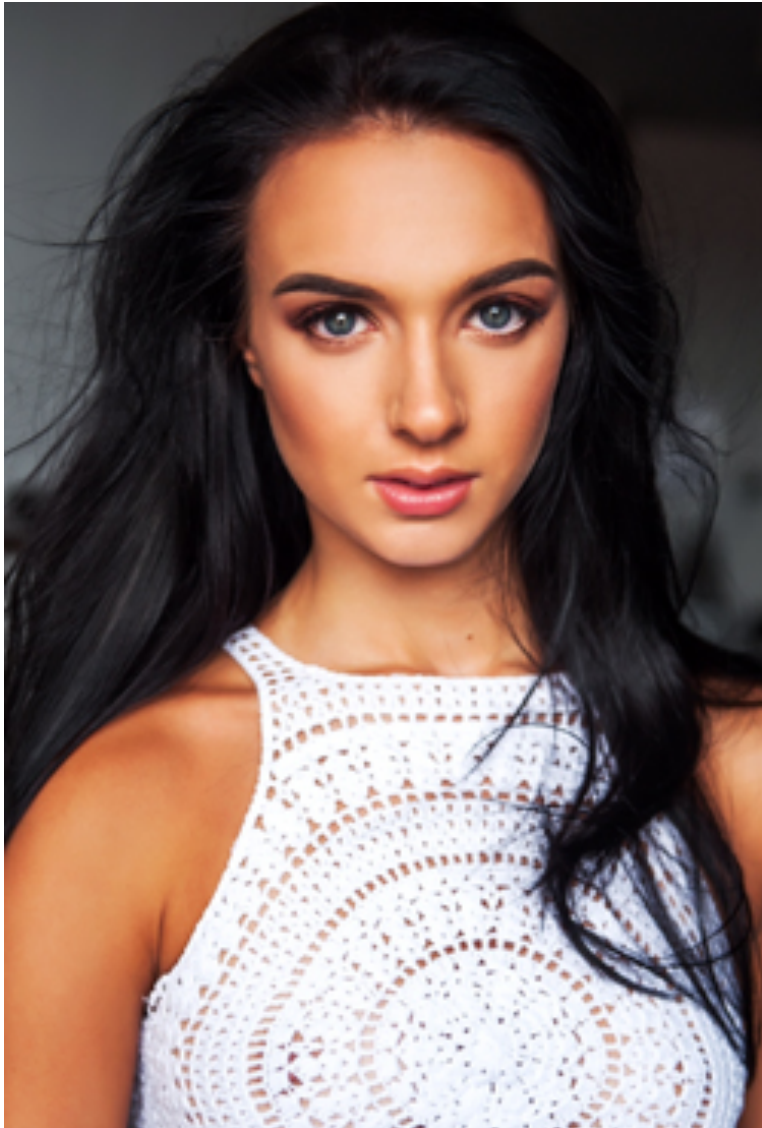

Molly Matthews

event
MODEL MANAGEMENT

Riverbank House, 1 Putney Bridge Approach, London, SW6 3BQ
Tel: 0203 286 3135 Mob: 07581 223 738

Molly Matthews - Model / Dancer

Height – 5ft 7' Chest – 30 C Waist – 26' Hips – 32' Shoe – 5 Dress – 8
Hair – Brunette Eyes – Blue