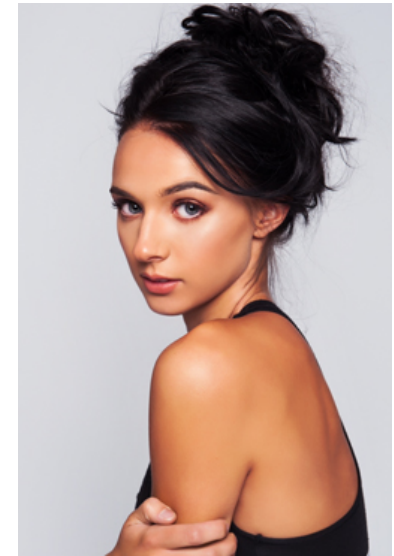

Molly Matthews

event
MODEL MANAGEMENT

Riverbank House, 1 Putney Bridge Approach, London, SW6 3BQ
Tel: 0203 286 3135 Mob: 07581 223 738

Molly Matthews - Model / Dancer

Height – 5ft 7' Chest – 30 C Waist – 26' Hips – 32' Shoe – 5 Dress – 8
Hair – Brunette Eyes – Blue