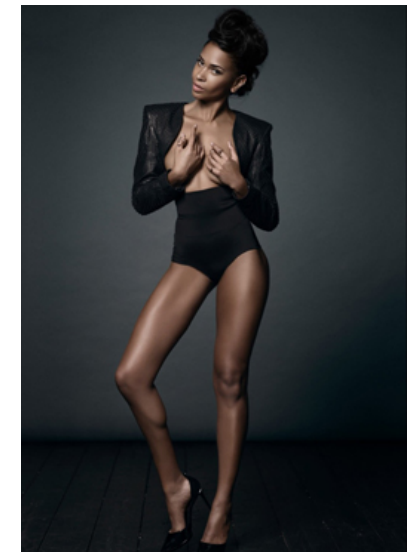

Margarita Mosquera

event
MODEL MANAGEMENT

Riverbank House, 1 Putney Bridge Approach, London, SW6 3JD
Tel: 0203 286 3135 Mob: 07581 223 738

Margarita - Model

Height – 5ft 10' Chest – 32 C Waist – 25' Hips – 34' Shoe – 8 Dress Size - 8
Hair – Brown Eyes – Brown