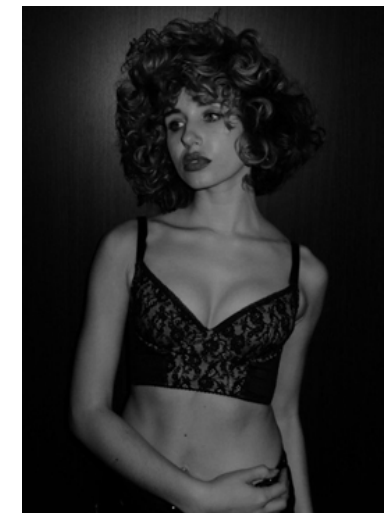

Jamey May

event
MODEL MANAGEMENT

Riverbank House, 1 Putney Bridge Approach, London, SW6 3JD
Tel: 0203 286 3135 Mob: 07581 223 738

Jamey May –Model

Height – 5ft 8' Chest – 32 A Waist – 24' Hips – 35' Shoe – 8
Hair – Blonde Eyes – Blue / Green