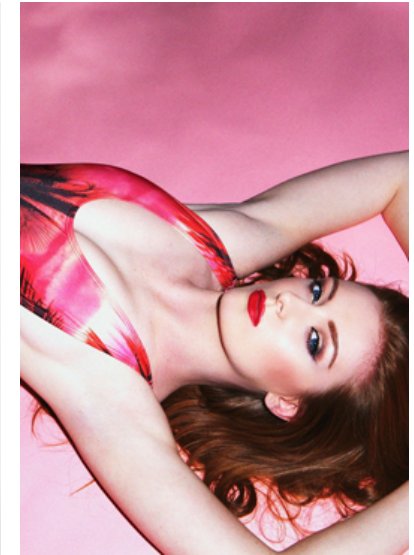

Hannah Dunn

event
MODEL MANAGEMENT

Riverbank House, 1 Putney Bridge Approach, London, SW6 3BQ
Tel: 0203 286 3135 Mob: 07581 223 738

Hannah Dunn- Dancer

Height – 5ft 7' Chest – 32 C Waist – 26' Hips – 31' Shoe – 5 Dress 6- 8
Hair – Red Eyes – Blue