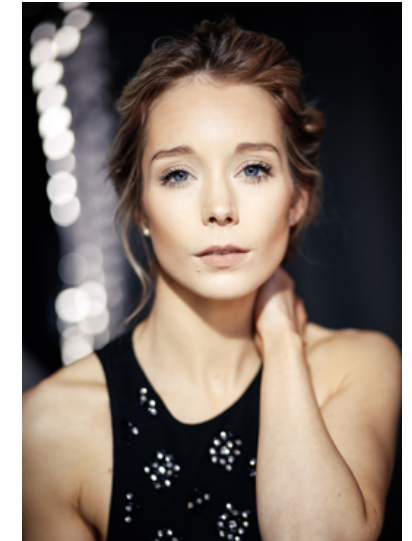

Grace Reynolds

event
MODEL MANAGEMENT

Tel: 0203 286 3135 Mob: 07581 223 738

Grace R - Dancer

Height – 5ft 7' Chest – 32 B Waist – 23' Hips – 32' Shoe – 5
Hair – Blonde Eyes – Blue

Riverbank House, 1 Putney Bridge Approach, London, SW6 3JD
Tel: 0203 286 3135 Mob: 07581 223 738