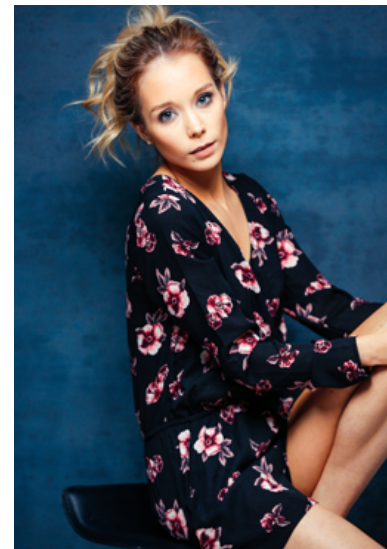

Grace Reynolds

event
MODEL MANAGEMENT

Tel: 0203 286 3135 Mob: 07581 223 738

Grace R - Dancer

Height – 5ft 7' Chest – 32 B Waist – 23' Hips – 32' Shoe – 5
Hair – Blonde Eyes – Blue

Riverbank House, 1 Putney Bridge Approach, London, SW6 3JD
Tel: 0203 286 3135 Mob: 07581 223 738