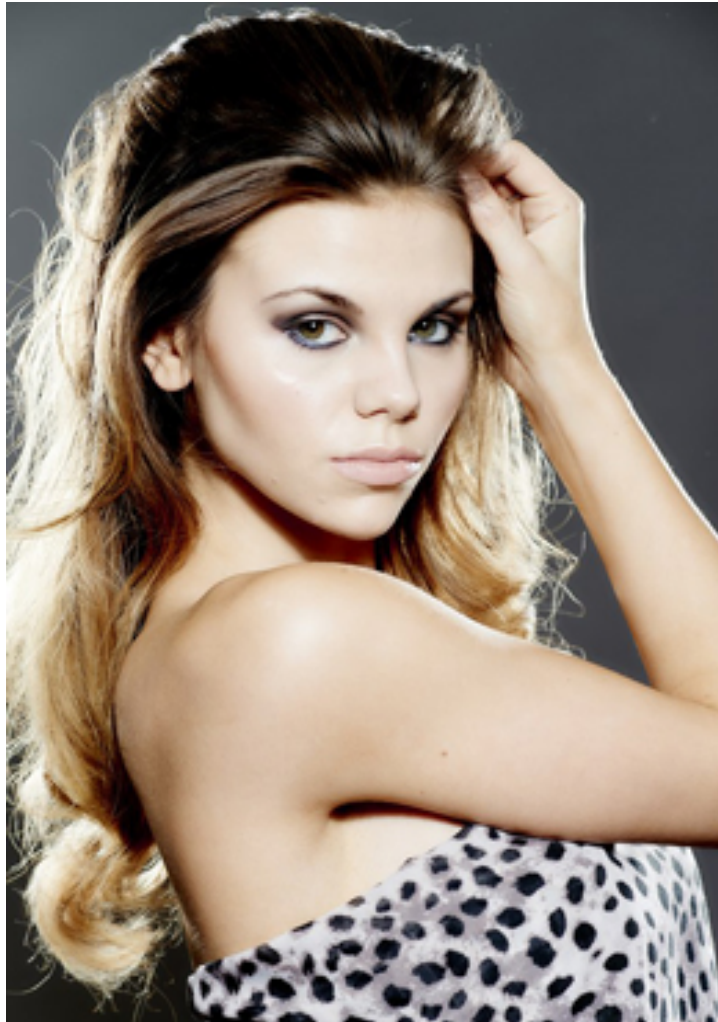

Gabbi Ryan

event
MODEL MANAGEMENT

Riverbank House, 1 Putney Bridge Approach, London, SW6 3JD
Tel: 0203 286 3135 Mob: 07581 223 738

Gabbi Ryan – Model

Height – 5ft 5' Chest – 30 D Waist – 24' Hips – 34' Shoe – 4
Hair – Brunette Eyes – Hazel