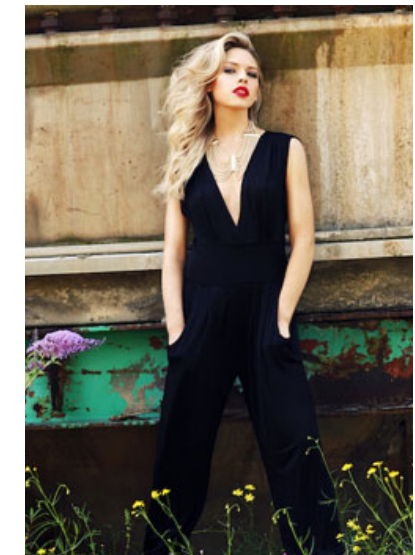

Emily R

event
MODEL MANAGEMENT

Riverbank House, 1 Putney Bridge Approach, London, SW6 3JD
Tel: 0203 286 3135 Mob: 07581 223 738

Emily R – Model

Height – 5ft 8' Chest – 32 B Waist – 27' Hips – 36' Shoe – 6 Dress – 8
Hair – Blonde Eyes – Blue