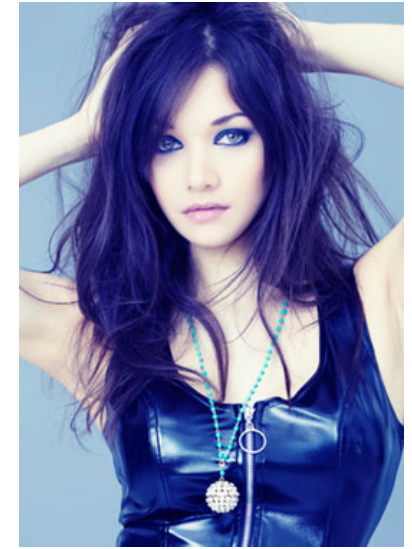

Dominika V-S

event
MODEL MANAGEMENT

Riverbank House, 1 Putney Bridge Approach, London, SW6 3JD
Tel: 0203 286 3135 Mob: 07581 223 738

Dominika V-S – Model

Height – 5ft 8' Chest – 34 C Waist – 25' Hips – 35' Shoe – 5 Dress – 8
Hair – Brown Eyes – Hazel