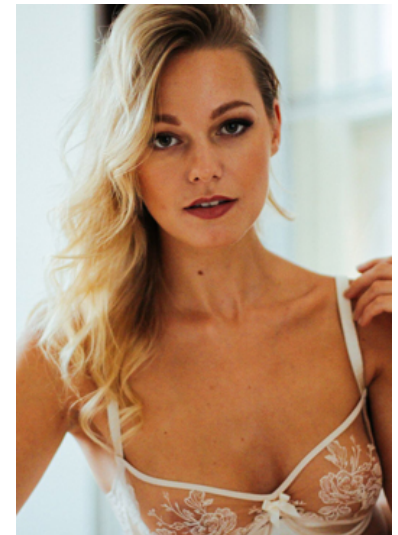

Courtney V W

event
MODEL MANAGEMENT

Riverbank House, 1 Putney Bridge Approach, London, SW6 3JD
Tel: 0203 286 3135 Mob: 07581 223 738

Courtney V W – Model

Height – 5ft 9' Chest – 34 C Waist – 27' Hips – 36' Shoe – 6.5 Dress – 8
Hair – Blonde Eyes – Hazel