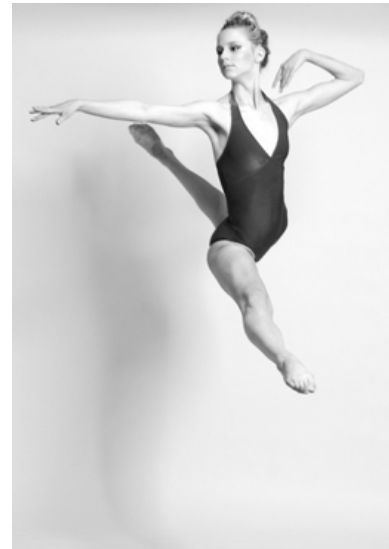

Carrie

event
MODEL MANAGEMENT

Riverbank House, 1 Putney Bridge Approach, London SW6 3JD
Tel: 0203 286 3135 Mob: 07581 223 738

Carrie - Dancer

Height – 5ft 7' Chest – 32C Waist – 25' Hips – 30' Shoe – 4 Dress – 6
Hair – Blonde Eyes – Blue