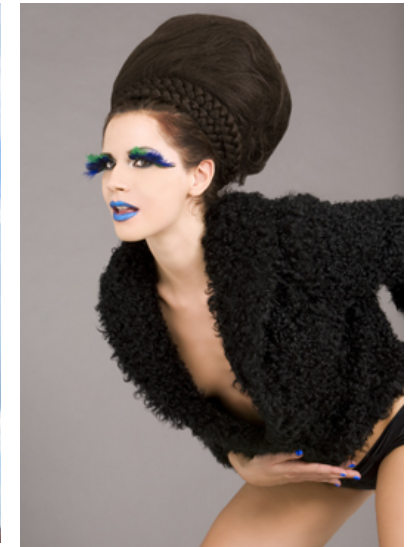

Billie Vlachou

event  
MODEL MANAGEMENT

Riverbank House, 1 Putney Bridge Approach, London, SW6 3BQ  
Tel: 0203 286 3135 Mob: 07581 223 738

Billie Vlachou - Model

Height – 5ft 6' Chest – 34 B Waist – 27' Hips – 36' Shoe – 6 Dress – 8 / 10  
Hair – Brown Eyes – Brown