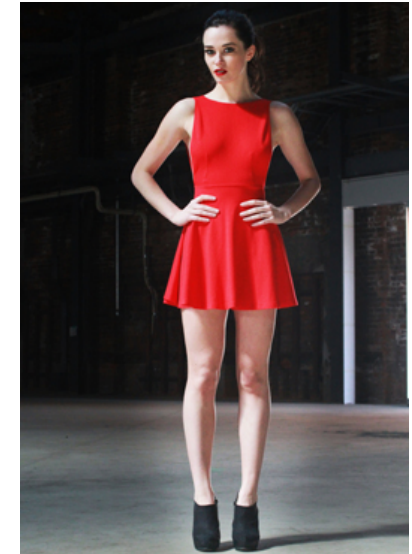

Bethany Slater

event
MODEL MANAGEMENT

Riverbank House, 1 Putney Bridge Approach, London, SW6 3BQ
Tel: 0203 286 3135 Mob: 07581 223 738

Bethany Slater - Dancer

Height – 5ft 6' Chest – 32 B Waist – 25' Hips – 30' Shoe – 4.5 Dress 6- 8
Hair – Brunette Eyes – Green